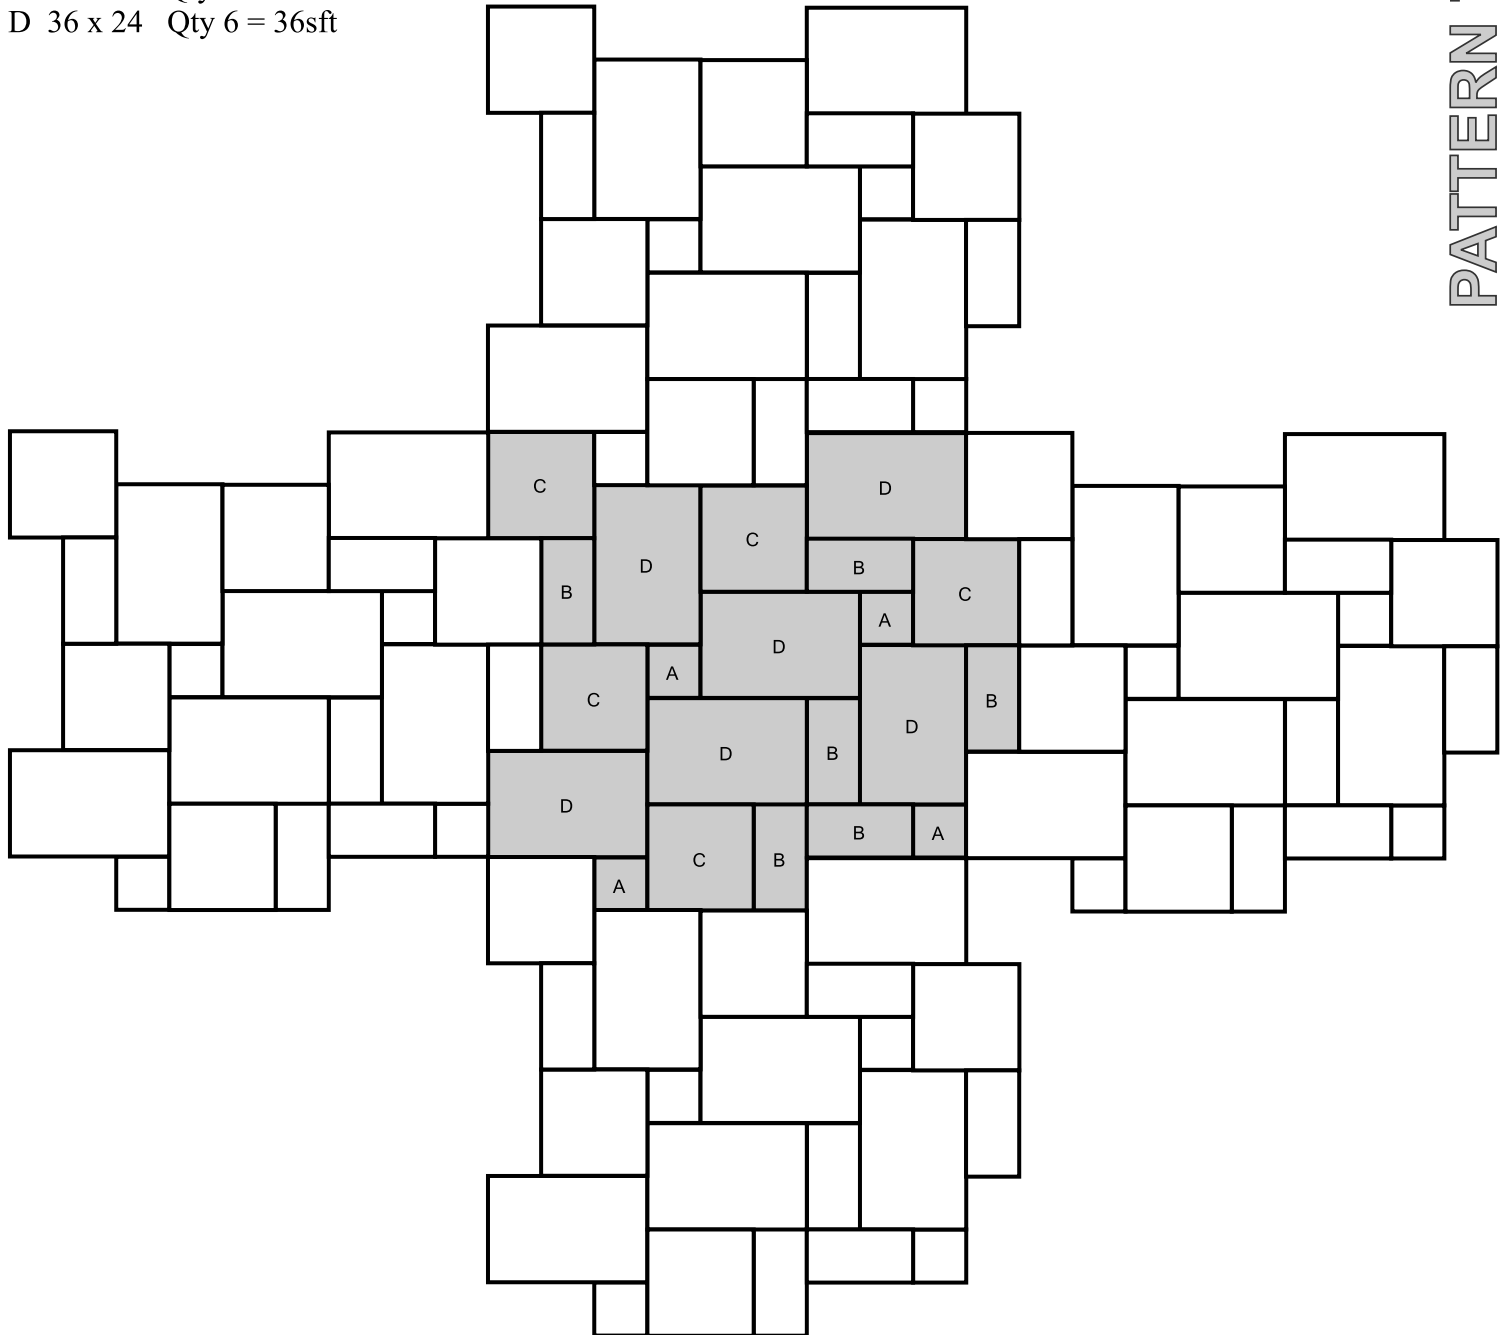

Square Patio • Interlocking Random • 9' x 8' • 72sft

- A 12 x 12 Qty 4 = 4sft
- B 24 x 12 Qty 6 = 12sft
- C 24 x 24 Qty 5 = 20sft
- D 36 x 24 Qty 6 = 36sft

PATTERN 72

*These patterns have been configured to work with Global Arch stone, if you would like a print copy please contact us. Patterns are suggestive only and may require modification as per site requirements and installation technique used. Please plan some extra stone for cutting/wastage. We are not responsible for any direct or indirect cost for installation, shipping, shortages or overages. Stone sizes are approximate, slight size variations are to be expected in natural stone.*