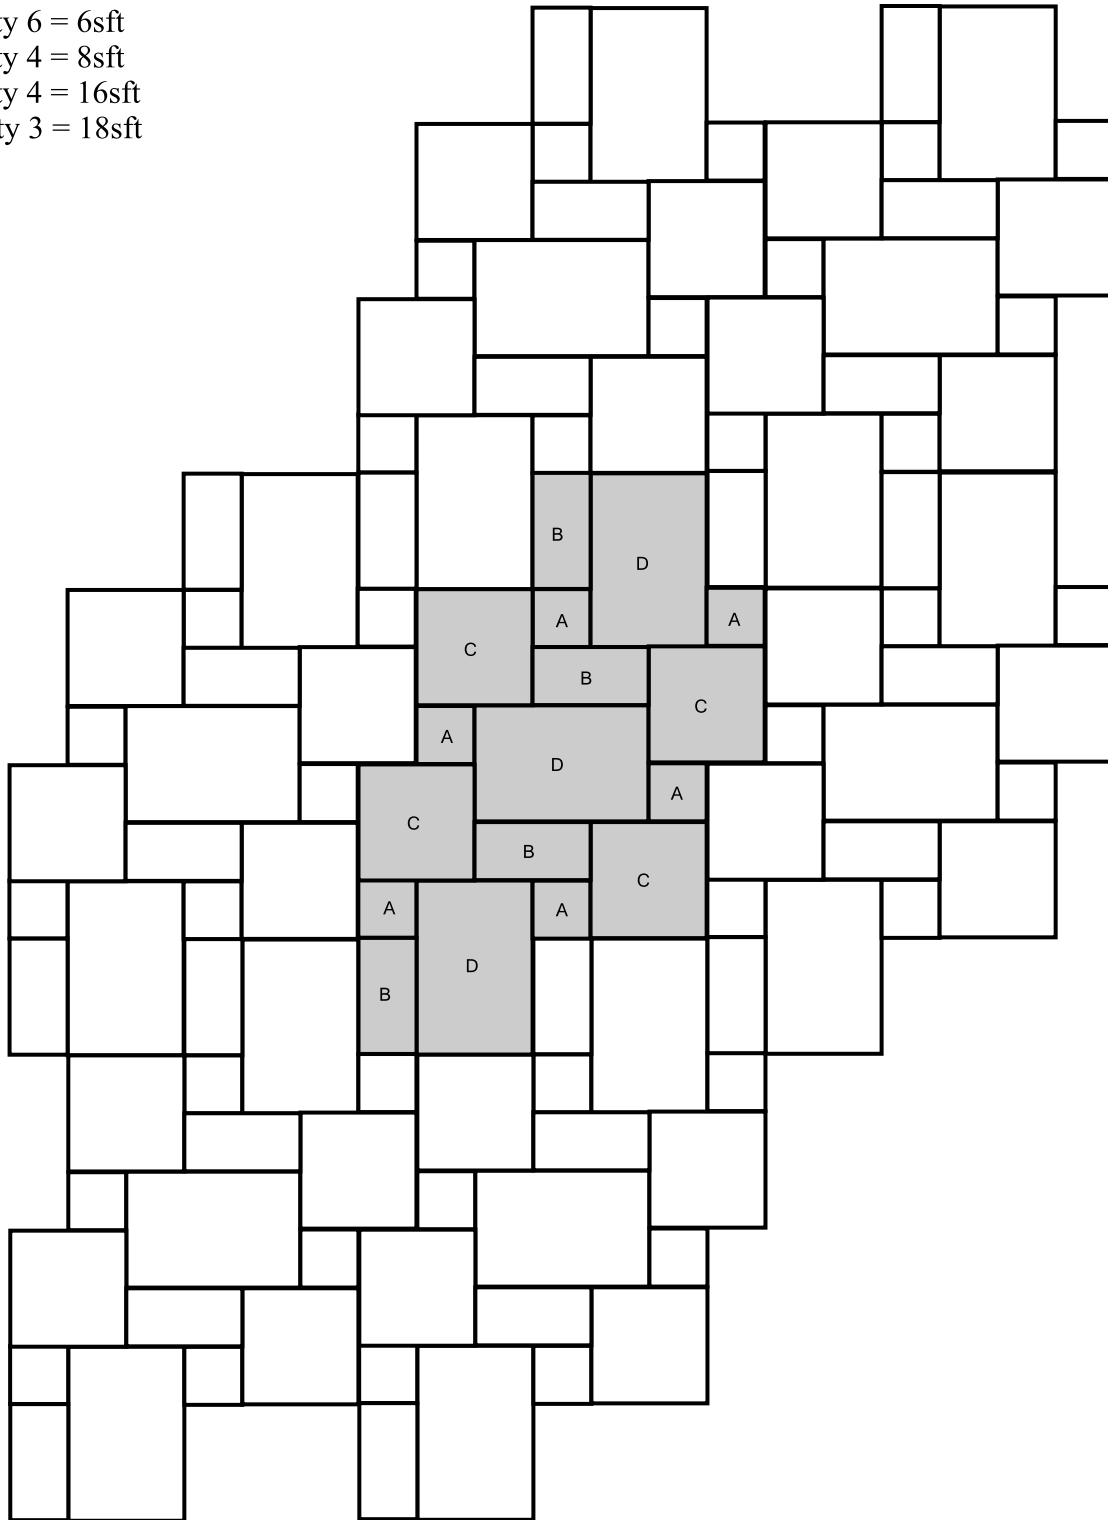

Diagonal Patio • Interlocking Symmetrical • 8' x 6' • 48sft

- A 12 x 12 Qty 6 = 6sft  
 B 24 x 12 Qty 4 = 8sft  
 C 24 x 24 Qty 4 = 16sft  
 D 36 x 24 Qty 3 = 18sft

PATTERN 48

*These patterns have been configured to work with Global Arch stone, if you would like a print copy please contact us.*